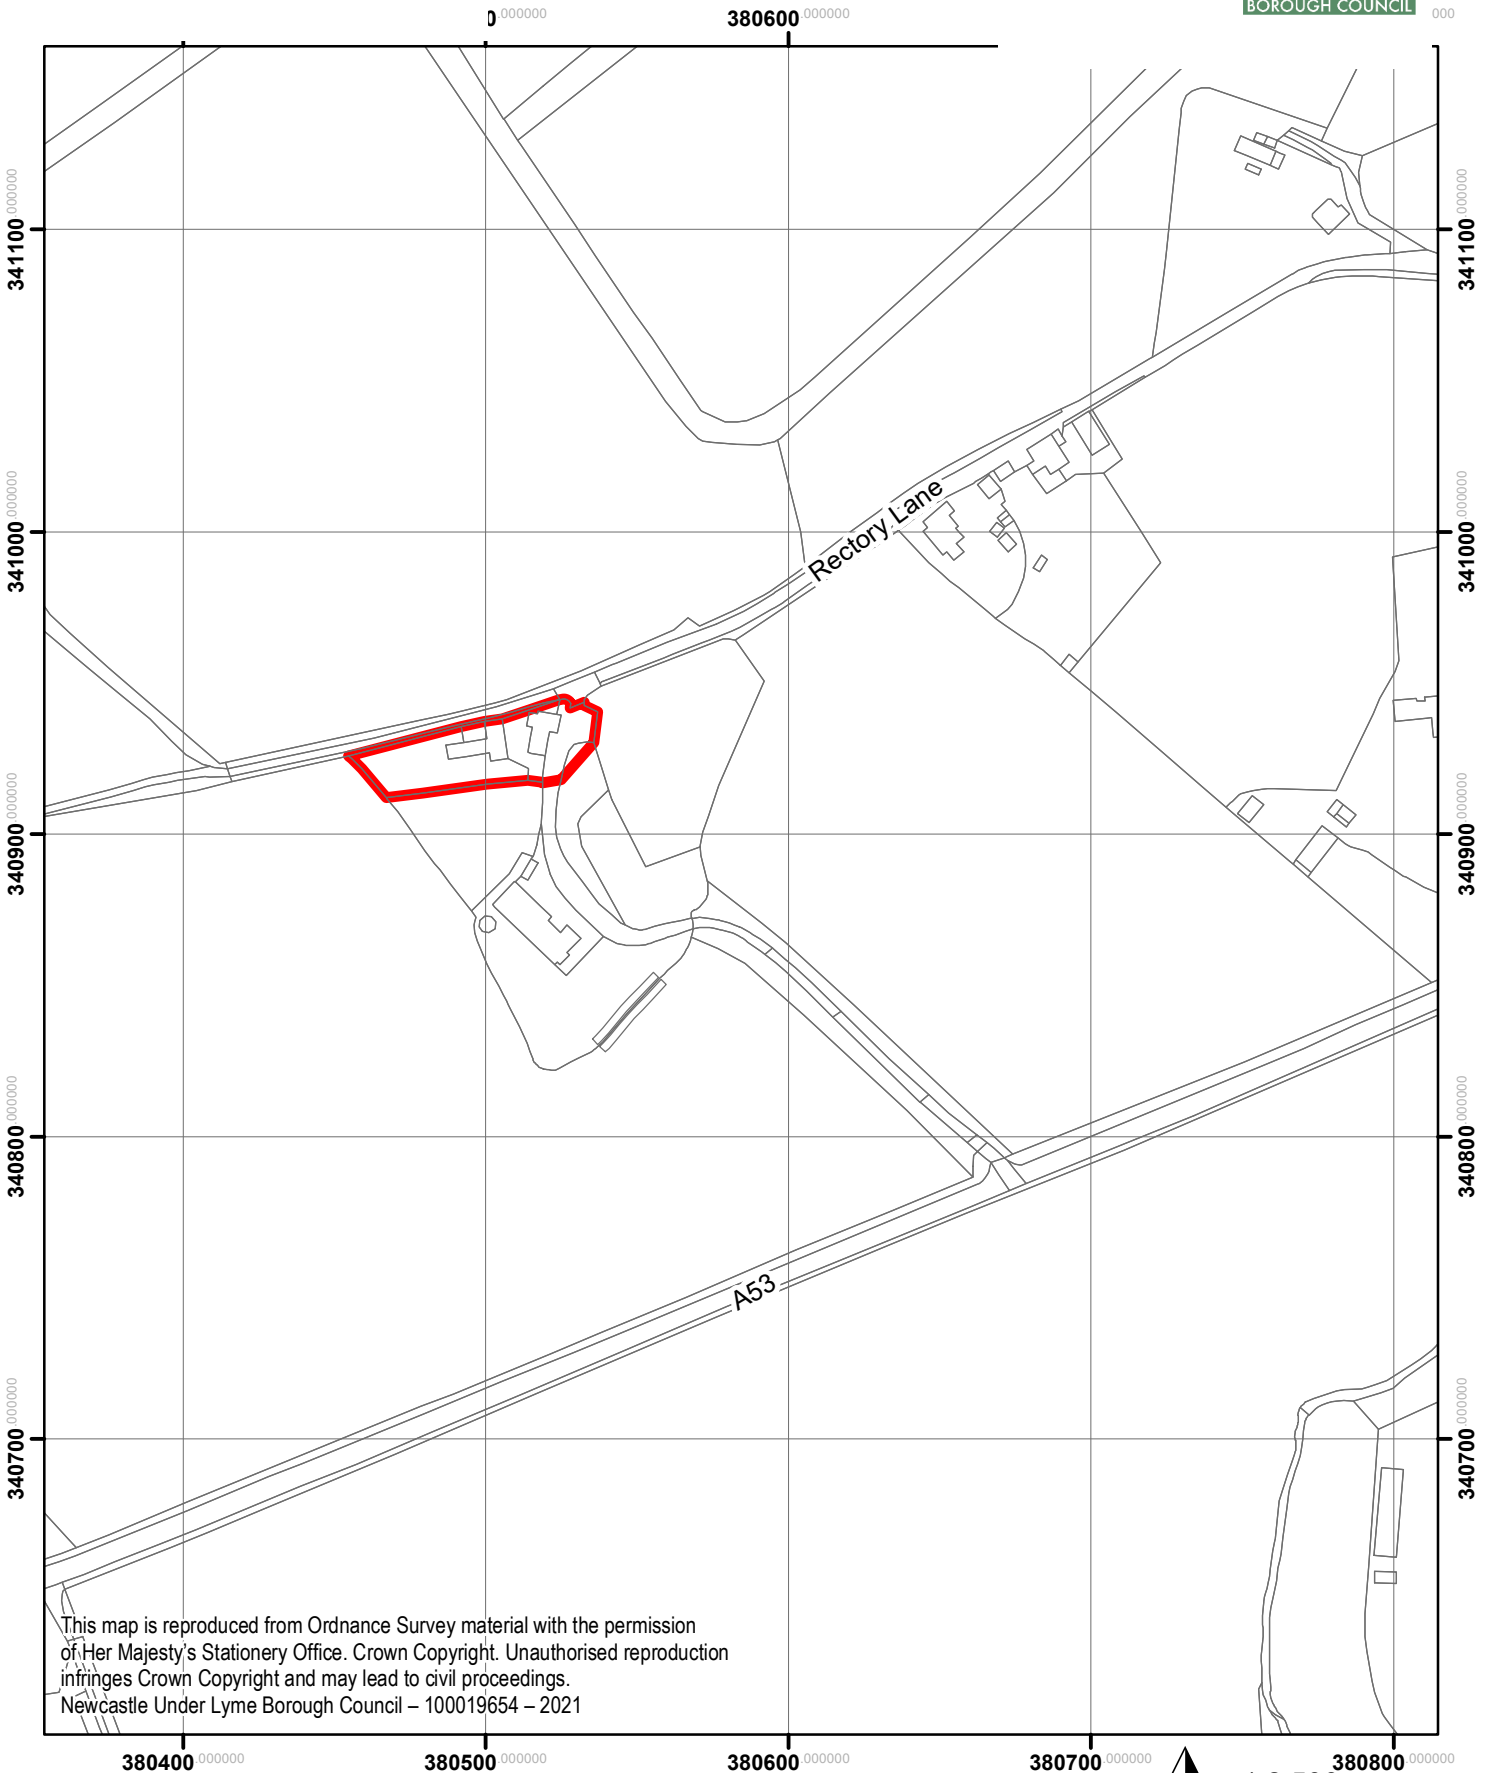

22/00022/FUL  
The Old Coach House  
Rectory Lane  
Whitmore

This map is reproduced from Ordnance Survey material with the permission of Her Majesty's Stationery Office. Crown Copyright. Unauthorised reproduction infringes Crown Copyright and may lead to civil proceedings.  
Newcastle Under Lyme Borough Council – 100019654 – 2021

Newcastle Borough Council

1:2,500  
Scale at A4